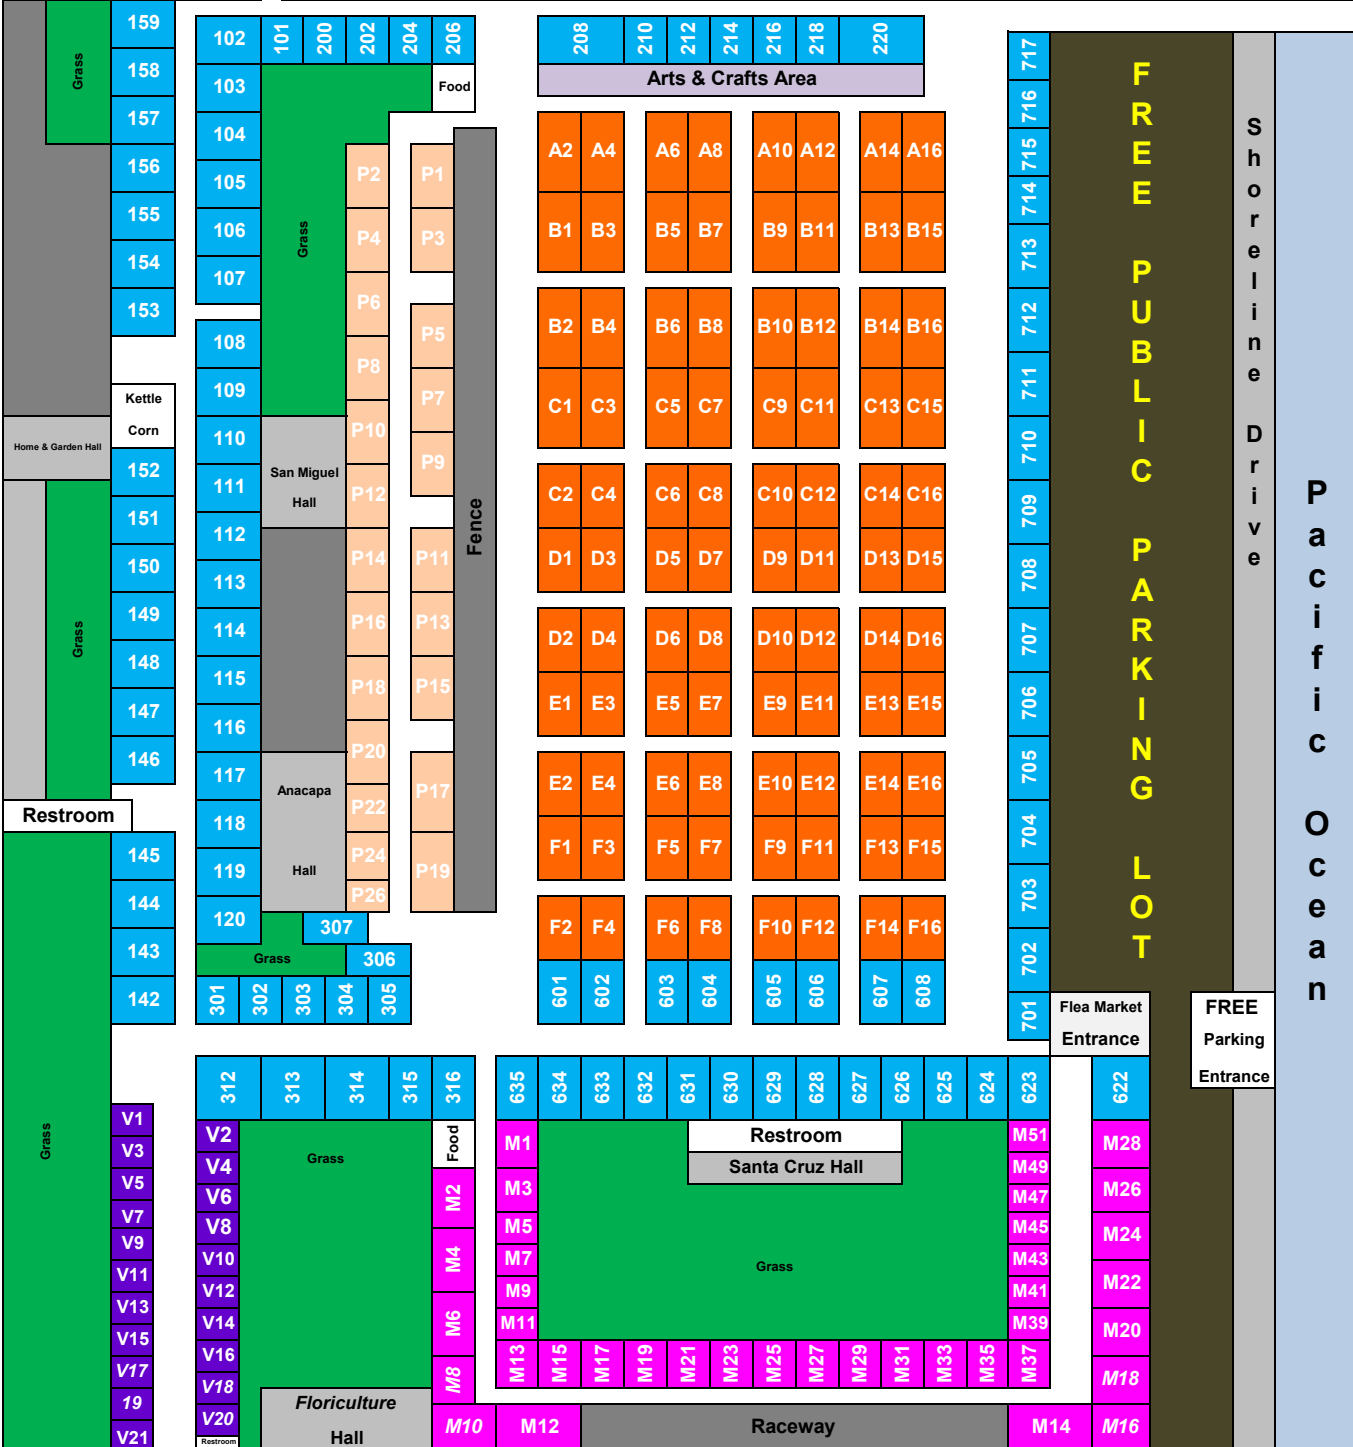

Flea Market Main Entrance For Shoppers	RG Canning	Flea Market Location: Ventura County Fairgrounds																Will Call Office		
	Event Day	10 West Harbor Blvd Ventura, CA 93001																Day of Event Vendor Ticket Sales		
	Office	EXIT	Santa Rosa Hall								Derby Club								Vendor Check- In	
	9am-2pm	503 502 501	201	203	205	207	209	211	213	215	217	219	221	223	225	227	4:30am-7:00am			

Corporate Office: 4515 E.59th Place (323)560-SHOW
 Maywood, CA 90270 rgcshows.com

MAP NOT TO SCALE
 Map updated on 3/27/2019