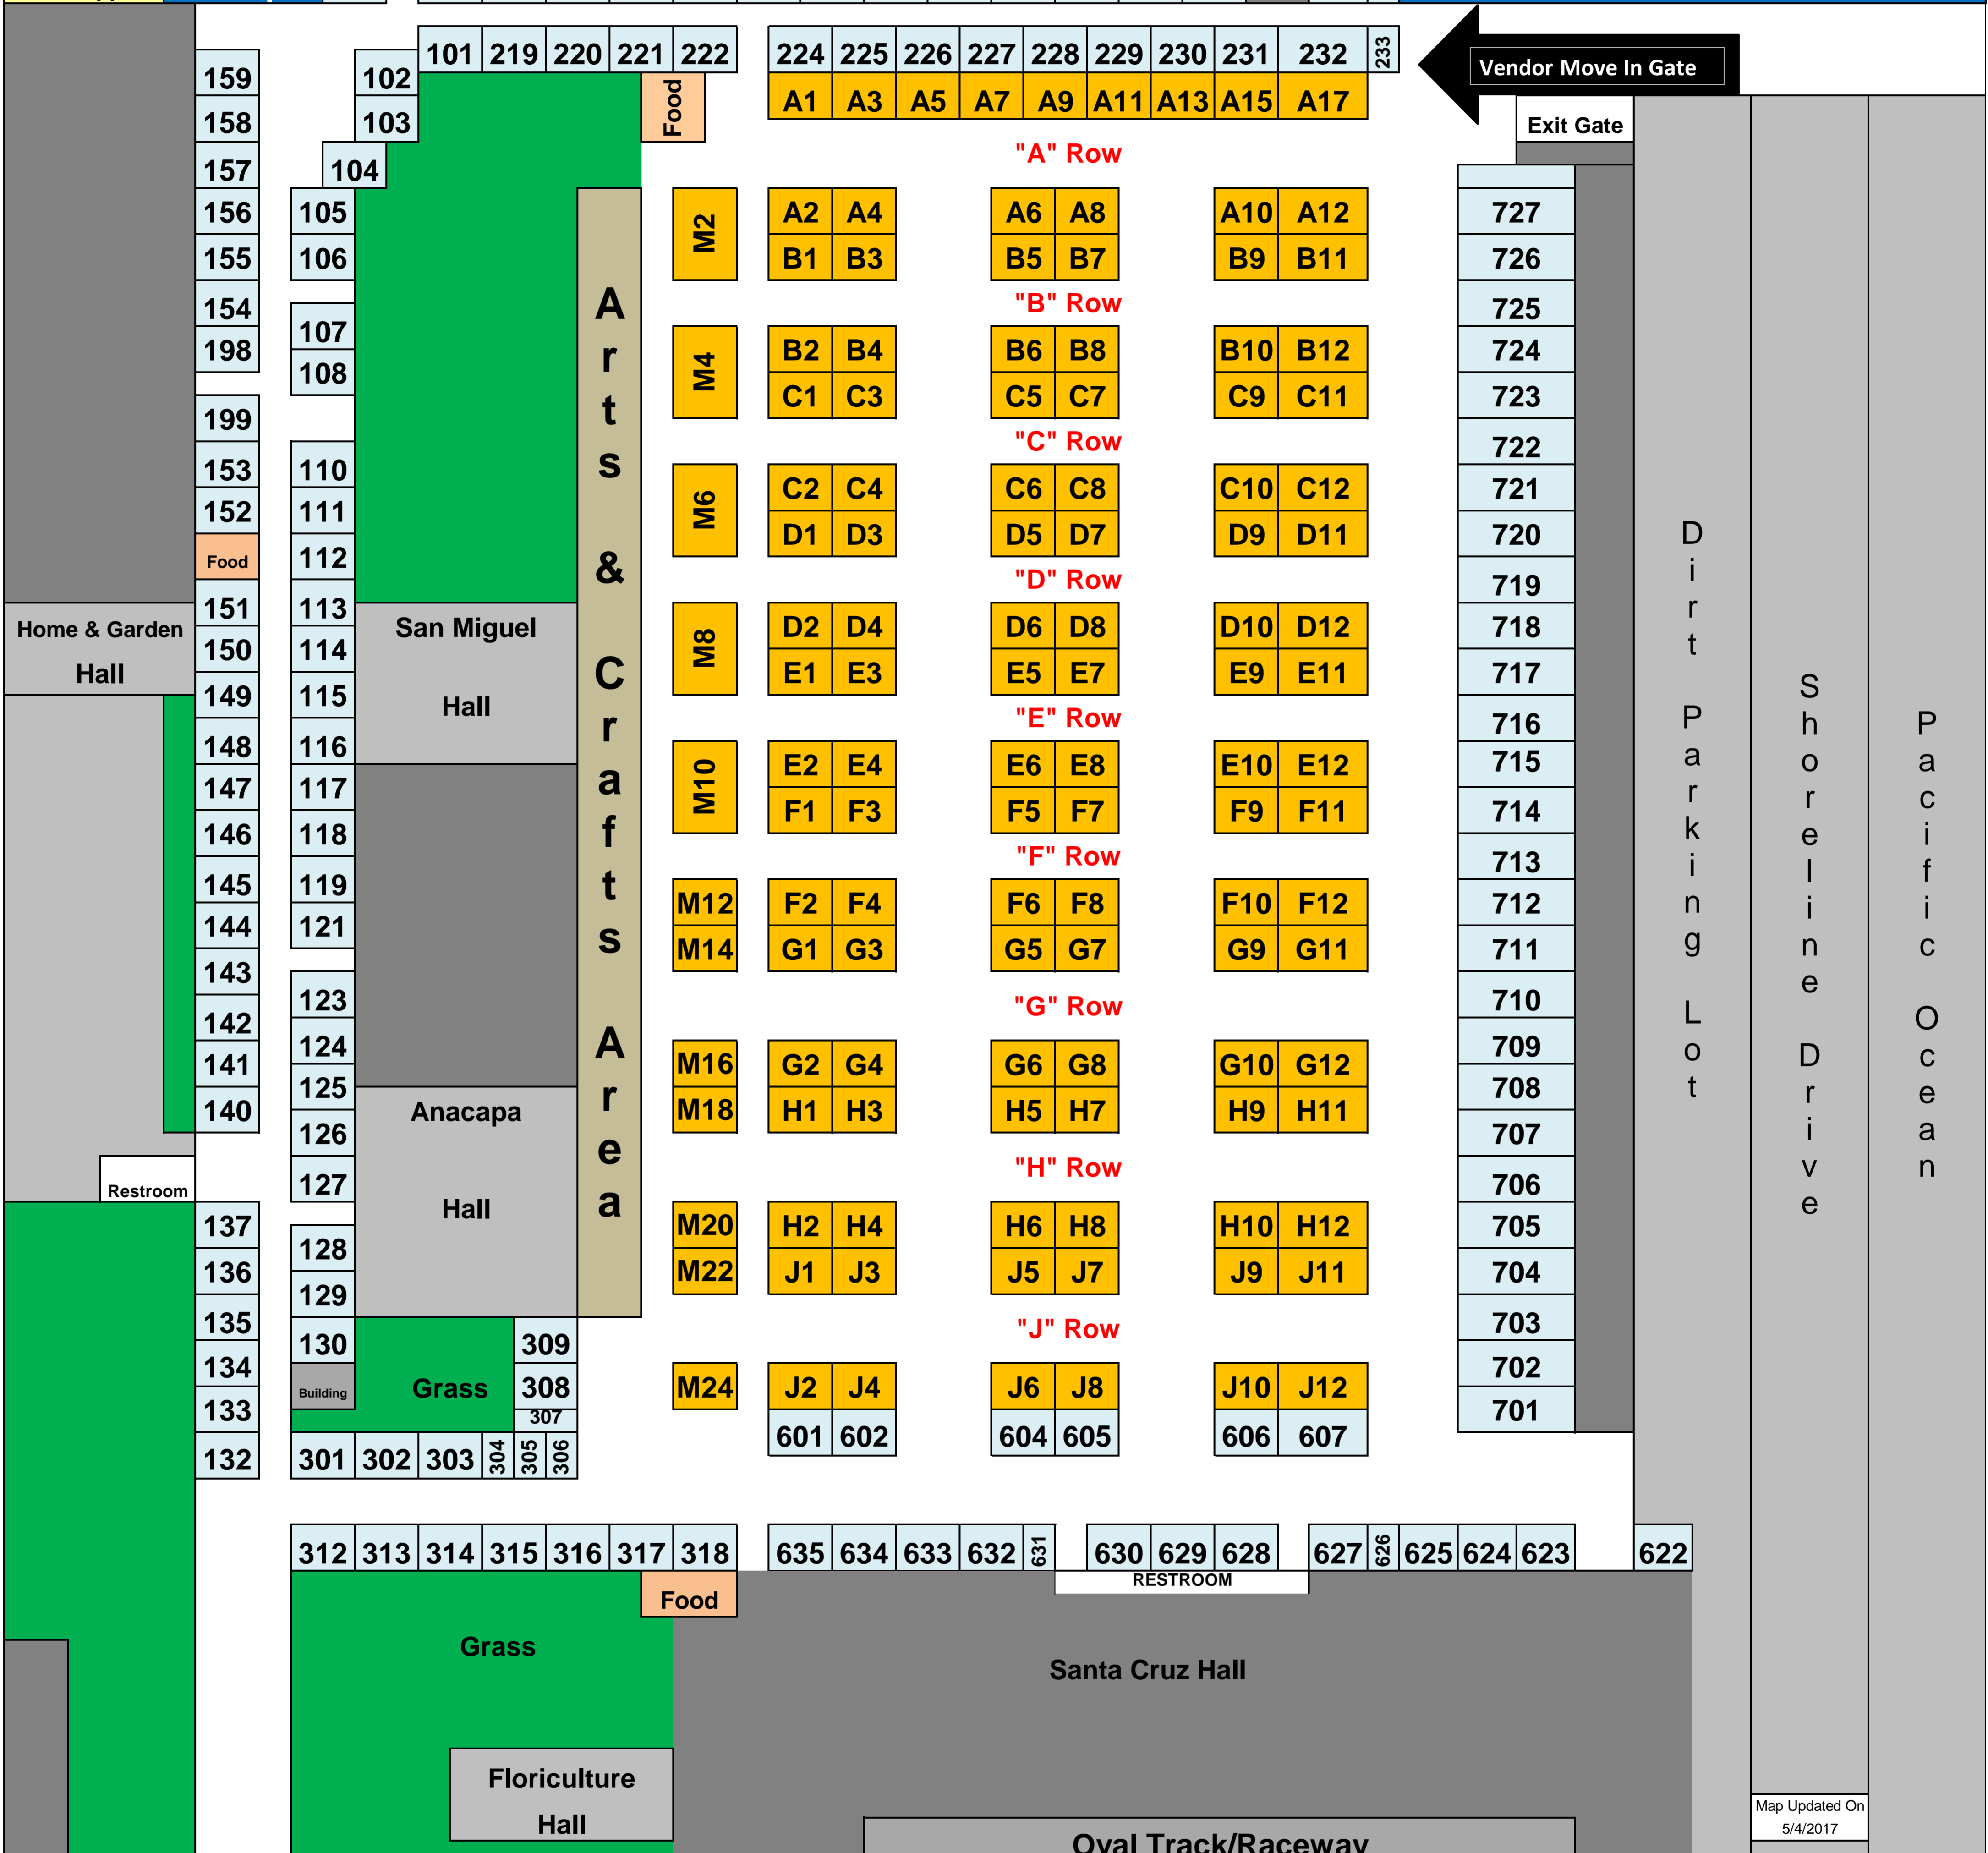

**Flea Market**  
Main Entrance For Shoppers  
**RG Canning**  
Event Day Office  
9am-2pm

**Flea Market Location:**

**Ventura County Fairgrounds**  
10 West Harbor Blvd Ventura, CA 93001

**Will Call Office**  
Day of Event Vendor Ticket Sales  
Vendor Check- In  
4:30am-7:00am

EXIT 503	RESTROOM	Santa Rosa Hall								Derby Club								217	218
502		201	202	203	204	205	206	207	208	209	211	212	213	214	Building	217	218		

Map Updated On  
5/4/2017

**MAP NOT TO SCALE**  
Spaces Appearing Larger or Smaller on this Map **DOES NOT INDICATE ACTUAL SPACE SIZE.** I.E. "Map Not to Scale"  
This Map Is to Show Space Locations & Space Numbers it is not to scale or Exact Specifications It is for Informational Use Only.