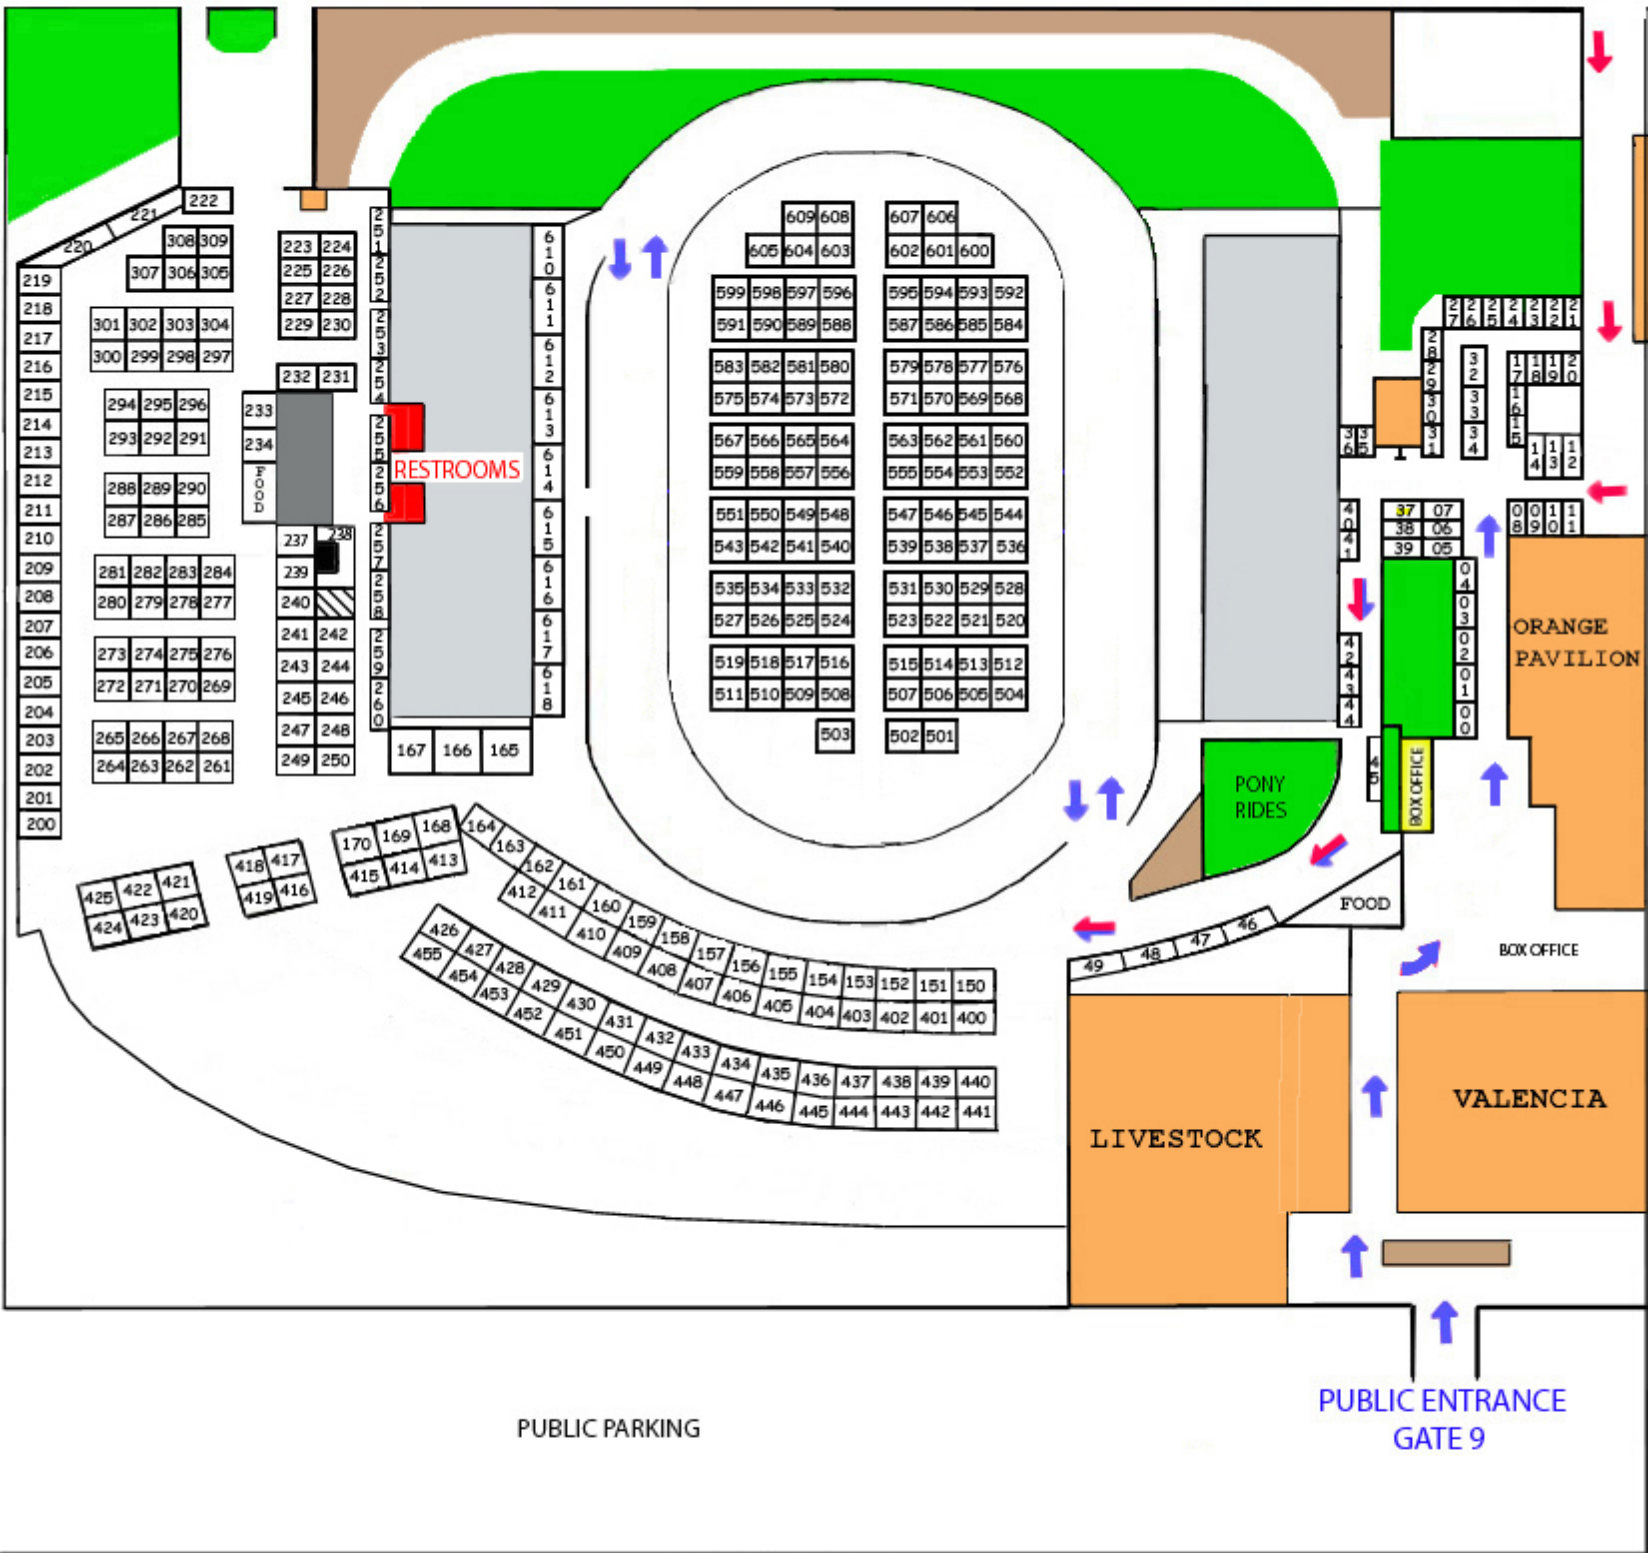

VENDOR EXIT
GATE 11

E STREET

VENDOR
ENTRANCE
GATE 1

PUBLIC PARKING

PUBLIC ENTRANCE
GATE 9

ARROWHEAD AVE

ORANGE
PAVILION

VALENCIA

LIVESTOCK

RESTROOMS

PONY
RIDES

FOOD

BOX OFFICE

BOX OFFICE