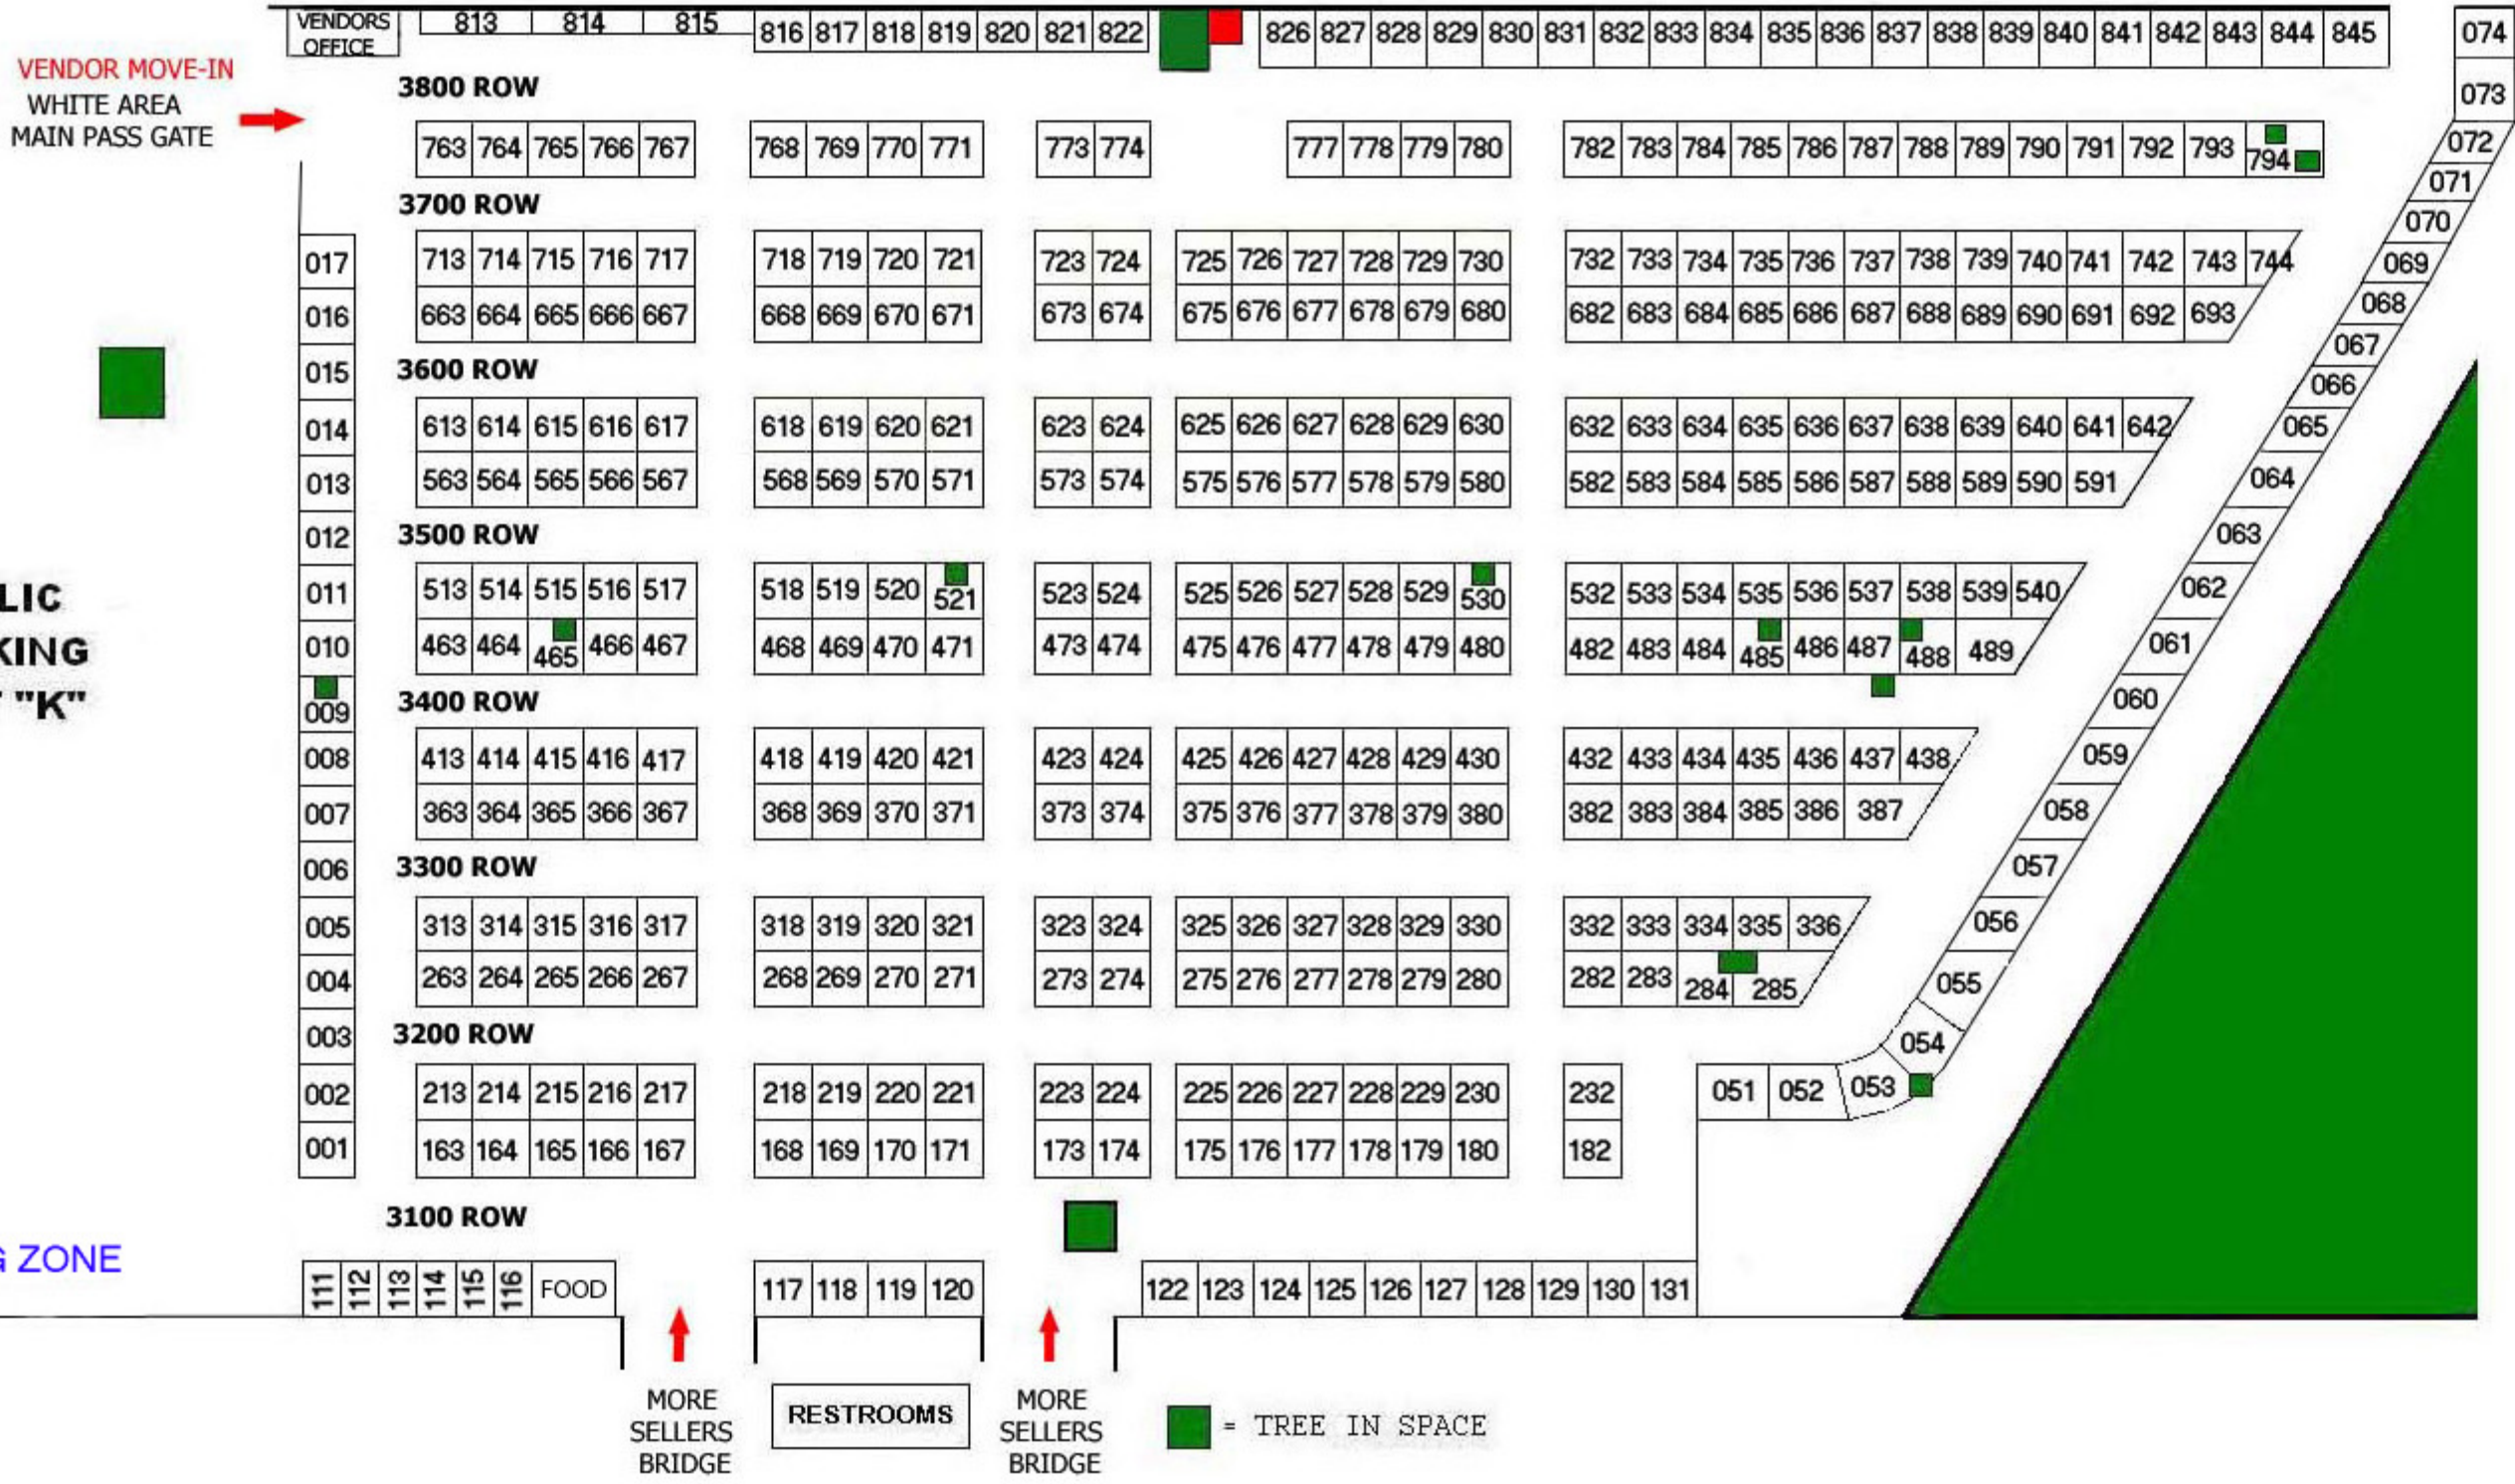

WEST DRIVE

ROSE BOWL FLEA MARKET - WHITE SECTION - ALL SPACES ARE 3000 SERIES
 ***need to add the number 3 in front of space number when ordering space

VINTAGE CLOTHING & MISC ITEMS