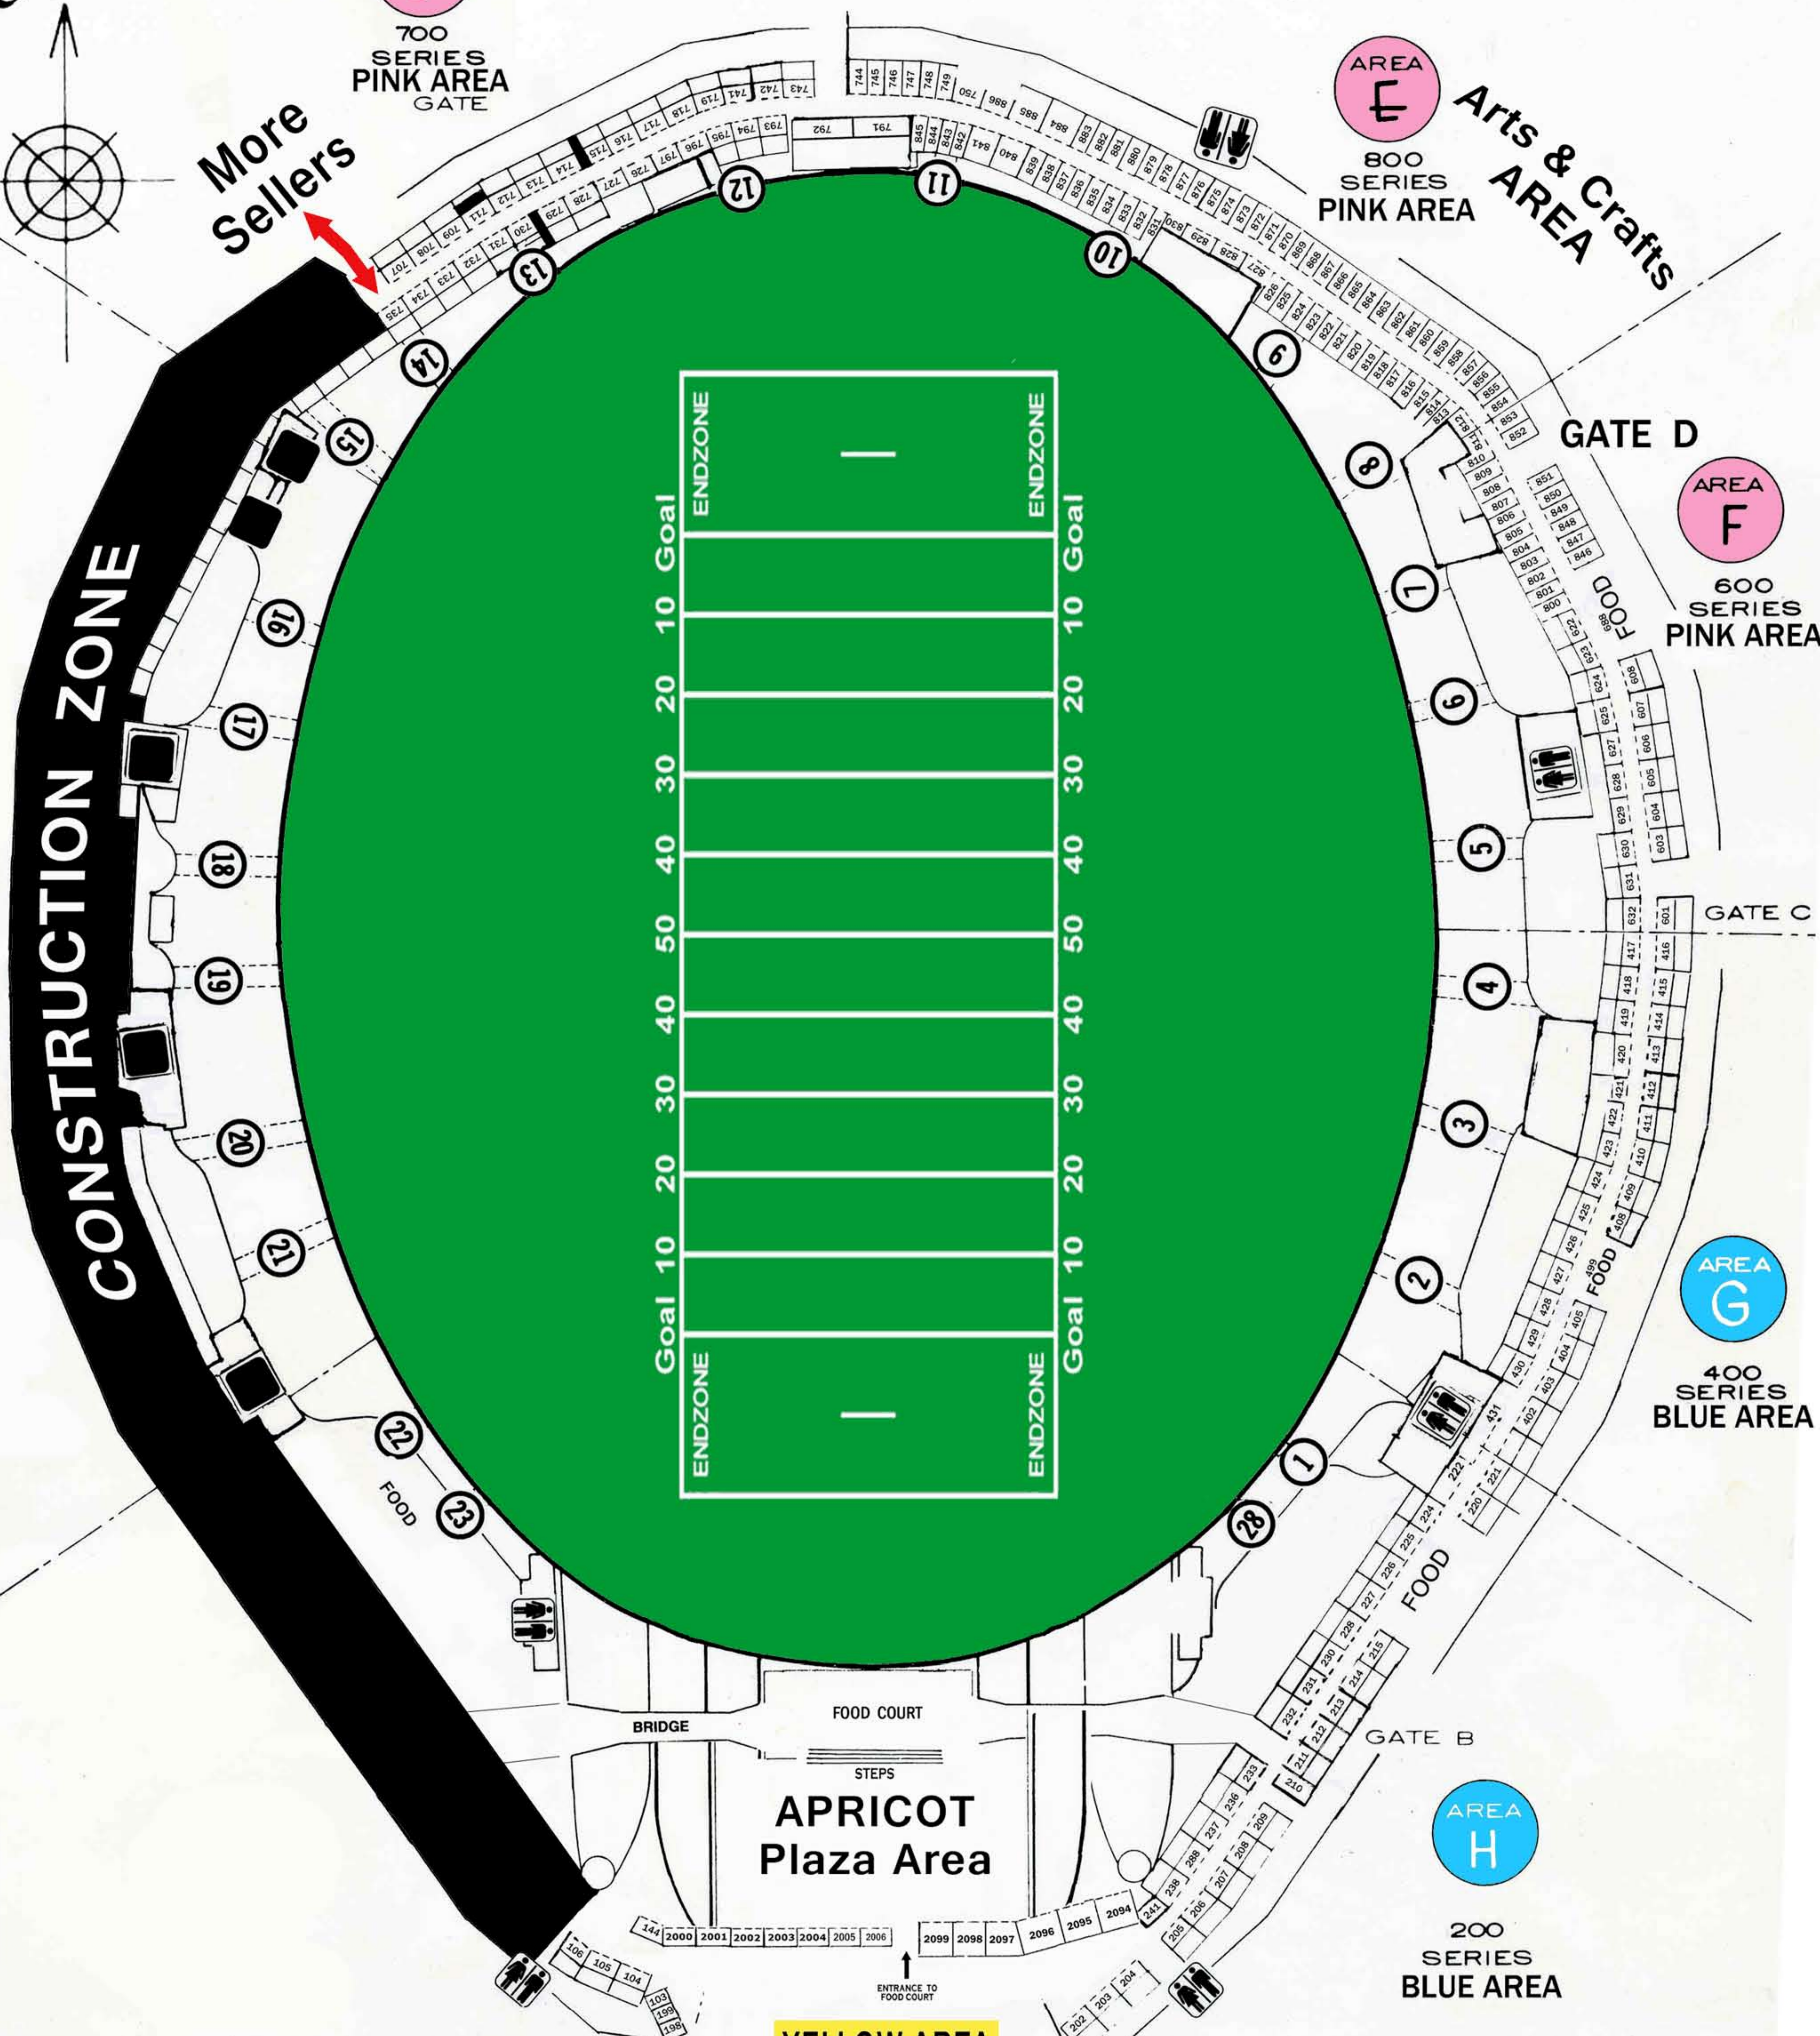

MAP NOT TO SCALE

AREA D
700 SERIES PINK AREA GATE

AREA E
800 SERIES PINK AREA
Arts & Crafts

AREA F
600 SERIES PINK AREA
FOOD

AREA G
400 SERIES BLUE AREA
FOOD

AREA H
200 SERIES BLUE AREA

CONSTRUCTION ZONE

More Sellers

rgcshows.com
(323)560-SHOW

MONTHLY FLEA MARKET

THE 2ND SUNDAY OF EACH MONTH
ROSE BOWL
IN
PASADENA